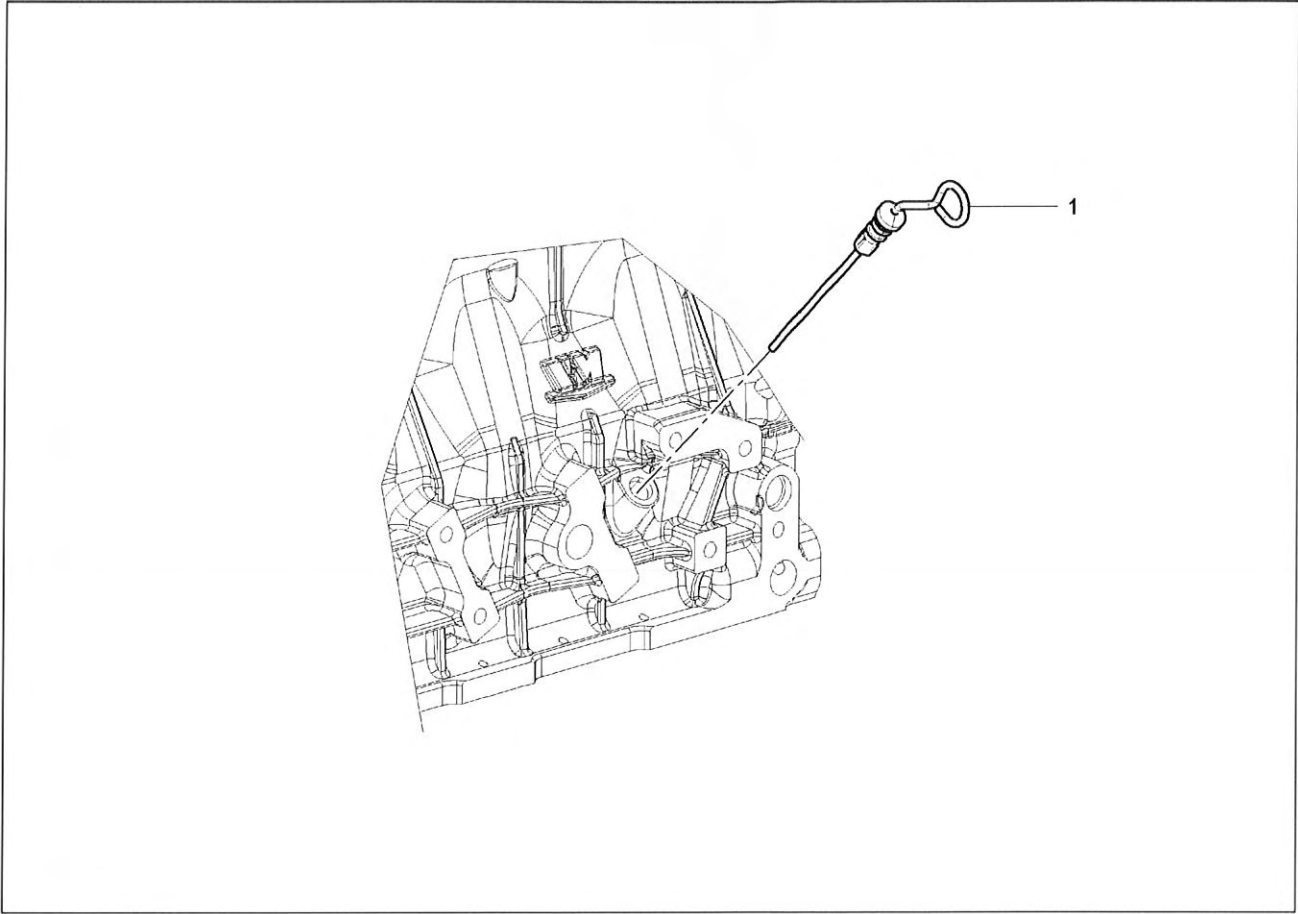

Description: OIL DIPSTICK	Last variation: 01/12/11 14.44.51

Elenco Articoli

Pos	Description	Part Number	Qty	Pos	Description	Part Number	Qty
001	OIL DIPSTICK	20872018F	1