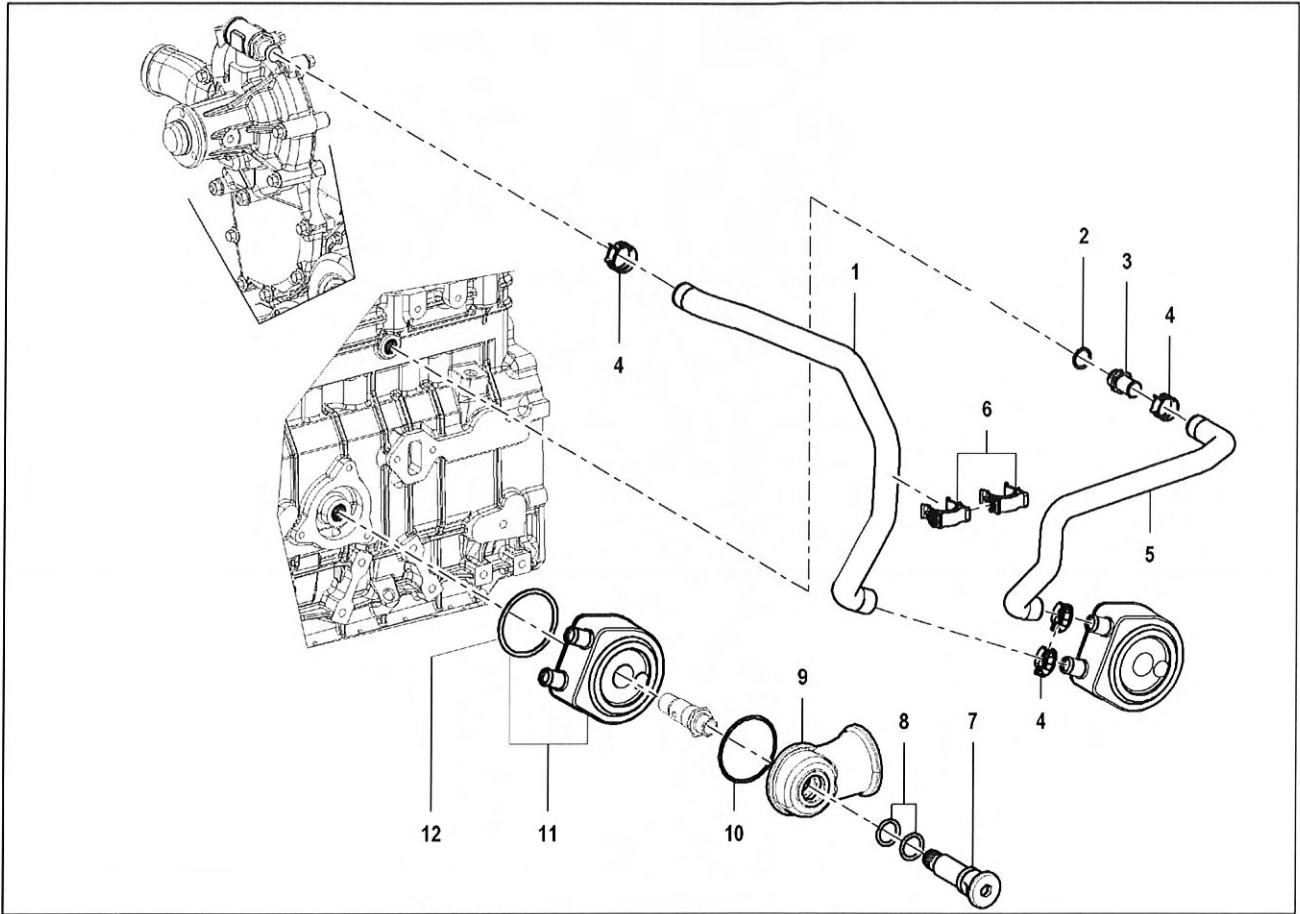

Description: OIL COOLER

Last variation: 12/04/11
8.19.49

Elenco Articoli

Pos	Description	Part Number	Qty	Pos	Description	Part Number	Qty
001	TUBE	21302963F	1				
002	GASKET	42020018A	1				
003	UNION	21782266G	1				
004	CLAMP	41612113F	4				
005	WATER DELIVERY PIPE	21302964F	1				
006	CLAMP	41612141F	2				
007	OIL FILTER BASE FIXING	21782234F	1				
008	O RING	46320038A	2				
009	OIL FILTER BODY ASSY	20112151F	1				
010	O.RING	46320243F	1				
011	HEAT EXCHANGER	41212018F	1				
012	GASKET EXC.MODINE	41212016A	1