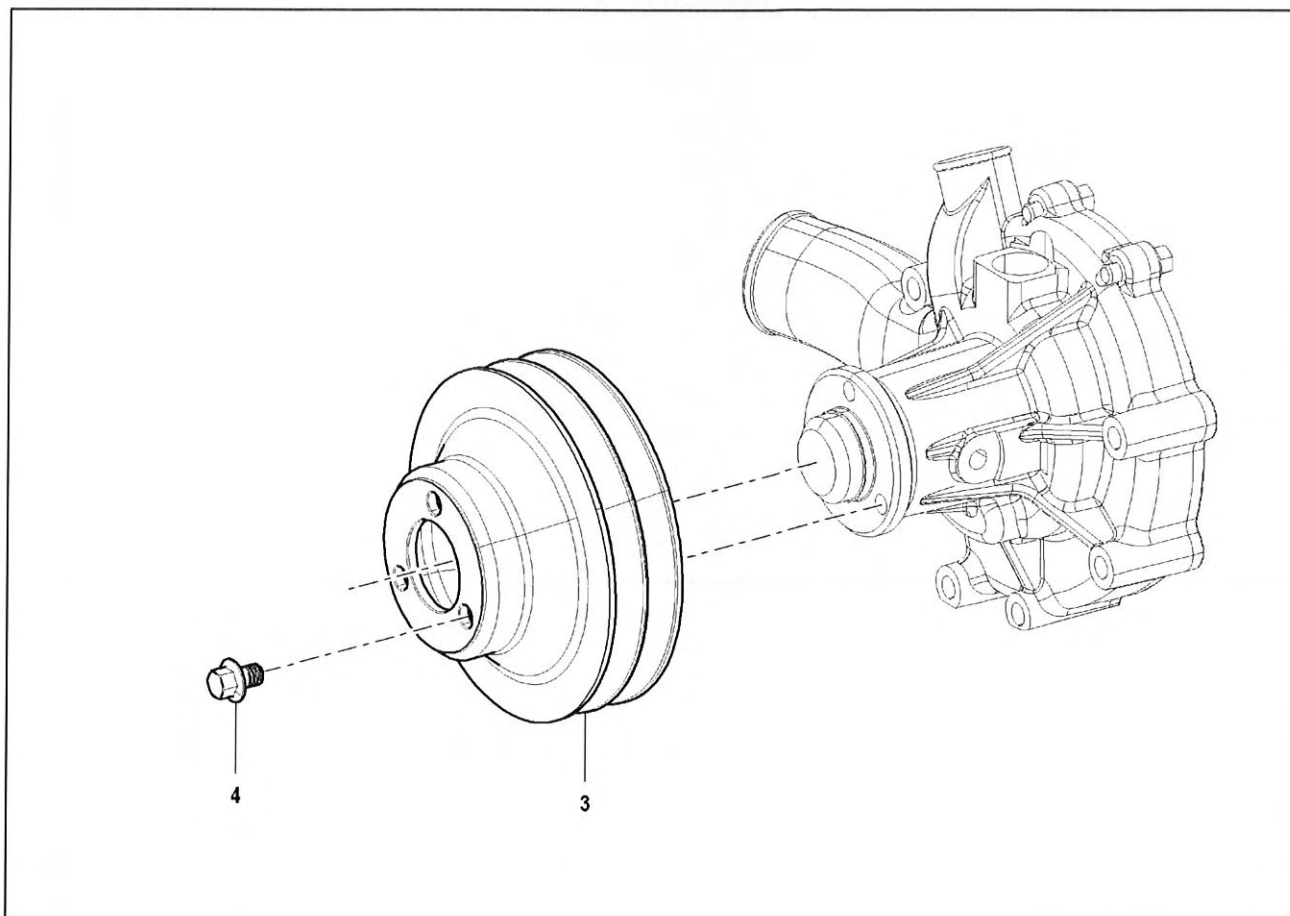

Description: WATER PUMP PULLEY

Last variation: 24/02/10
8.12.40

Elenco Articoli

Pos	Description	Part Number	Qty	Pos	Description	Part Number	Qty
003	PULLEY	20602187F	1				
004	SCREW	41901303F	3