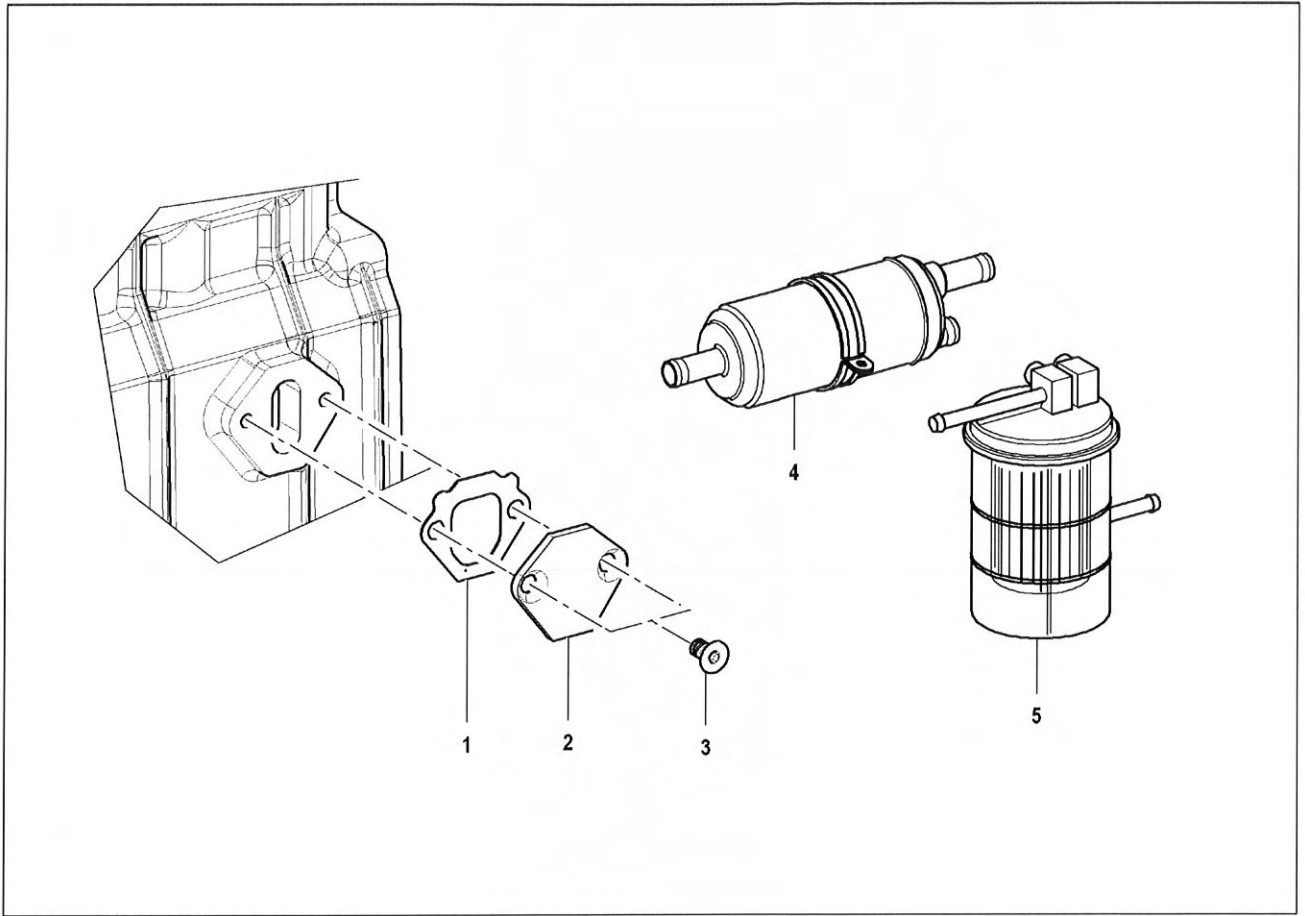

Description: FUEL FEEDING ELECTRIC PUMP
Last variation: 15/09/11 16.18.55

Elenco Articoli

Pos	Description	Part Number	Qty	Pos	Description	Part Number	Qty
001	GASKET LIFT PUMP SEAT	22032309F	1				
002	COVER LIFT PUMP SEAT	20132450F	1				
003	SCREW	41762541F	2				
004	FUEL FEEDING PUMP	45182003F	1				
005	PREFILTER	35312035F	1