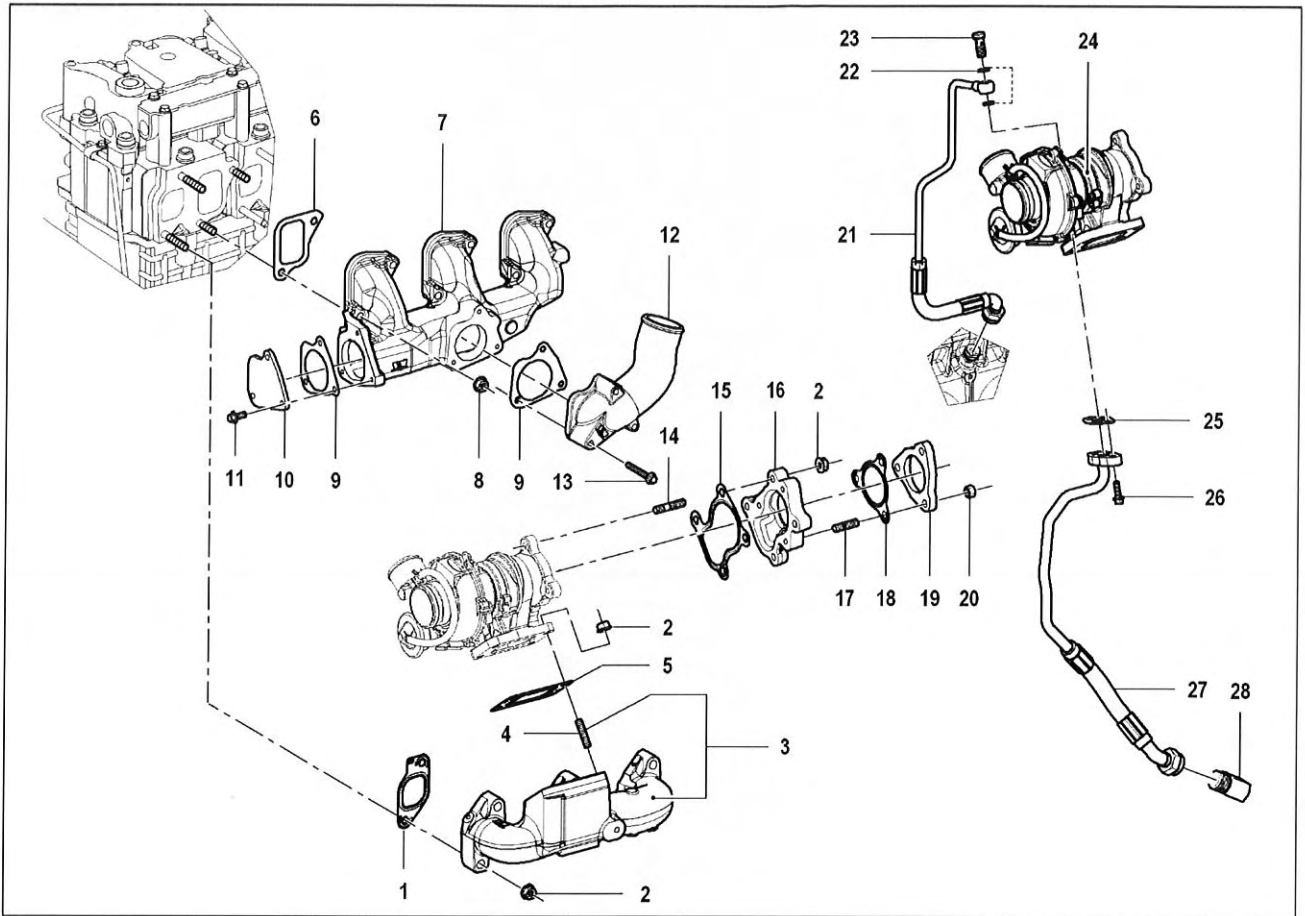

Description: CRANKCASE	Last variation: 06/06/11 11.26.58
------------------------	--------------------------------------

Elenco Articoli

Pos	Description	Part Number	Qty	Pos	Description	Part Number	Qty
001	CYLINDER BLOCK PLUGS KIT	13002564F	1	031	CONNECTING ROD SCREW	21762142F	6
002	OIL JET VALVE KIT	11382023F	1	032	CON-ROD BEARING ASSY	10302053F	3
003	O-RING	46320248F	3	033	CON-ROD BEARING ASSY -0,25	10302054F	3
004	ADAPTOR	21782112F	1	034	BUSH GUDGEON PIN	21712079F	3
005	BANJO ADAPTOR BOLT	21320039A	1	035	RING	41560130A	6
006	PIPE UNION	21320038A	1	036	O RING SET	12032303F	3
007	GASKET	42020014A	3	037	CYLINDER LINER	20242038G	3
008	CAMSHAFT BUSHING KIT	10302045F	1	038	CYLINDER WITH PISTON ASSY	10242042F	3
009	CAMSHAFT BUSHING KIT	10302046F	1	039	PISTON RING SET	10272013F	3
010	SCREW	41761754F	2	040	PISTON ASSY	10252093F	3
011	OIL VALVE COVER	20132428F	1	049	CONN.ROD KIT FOR 3 CYL.	10292059F	1
012	GASKET	22032310F	1				
013	OIL PRESSURE VALVE	11382021G	1				
014	CRANKSHAFT BUSHING KIT	10302039F	1				
015	CRANKSHAFT BUSHING KIT	10302040F	1				
016	SHAFT BRACKET	10522032G	2				
017	DRIVE CRANKSH.TIMING GEAR	20662157F	1				
018	KEY CRANKSHAFT A5X5X32 UNI6604	41830042F	1				
019	CAPSCREW	41760405A	8				
020	WASHER	46241460F	8				
021	TAPER PIN	21842001A	8				
022	CRANKSHAFT ASSY	10172069F	1				
023	CRANKSHAFT THRUST WASHER	21652015F	1				
024	THRUST WASHER-CRANKSHAFT+0,10	21652016F	1				
025	O-RING	46320530A	1				
026	OIL SEAL REAR 100X120X12	46340869F	1				
027	STUD	41752007F	6				
028	ELASTIC PIN 6X24 DIN7343	46290208F	1				
029	SHAFT BRACKET ASSY	10522033G	1				
030	SHAFT BRACKET	10522034G	1				