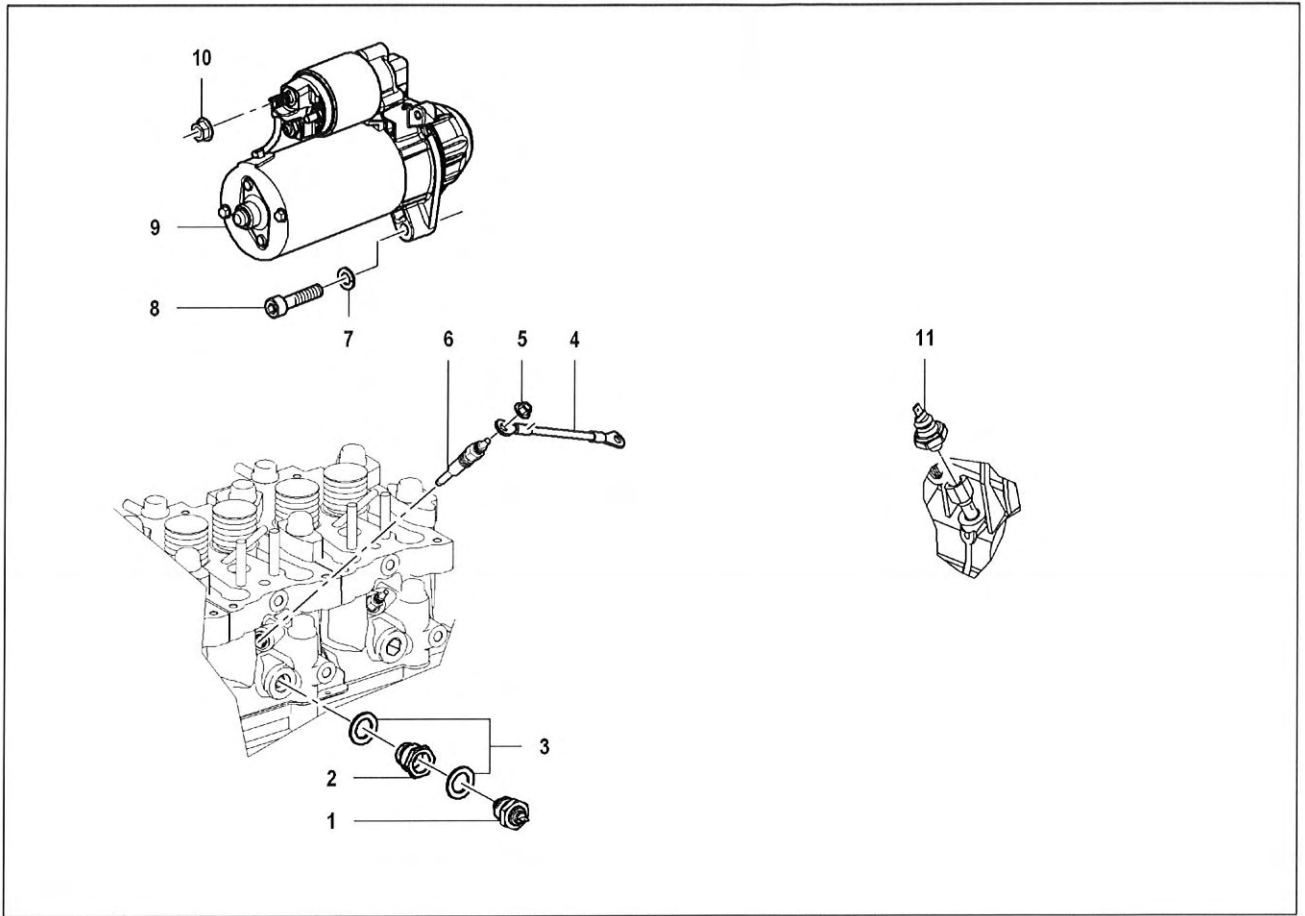

Description: 12V ELECTRIC STARTER

Last variation: 08/06/11
15.28.32

Elenco Articoli

Pos	Description	Part Number	Qty	Pos	Description	Part Number	Qty
001	TEMPERATURE TRANSMITTER	45962106F	1				
002	UNION	21782180F	1				
003	GASKET	42020020A	2				
004	GLOW PLUG CABLE	28852047F	2				
005	NUT	41880304F	3				
006	GLOW PLUG 12V	46072002F	3				
007	WASHER	46241410F	2				
008	SCREW	41763540F	2				
009	STARTING MOTOR BOSCH	35532062F	1				
010	NUT	41880308F	1				
011	OIL PRESSURE SWITCH	46060008A	1