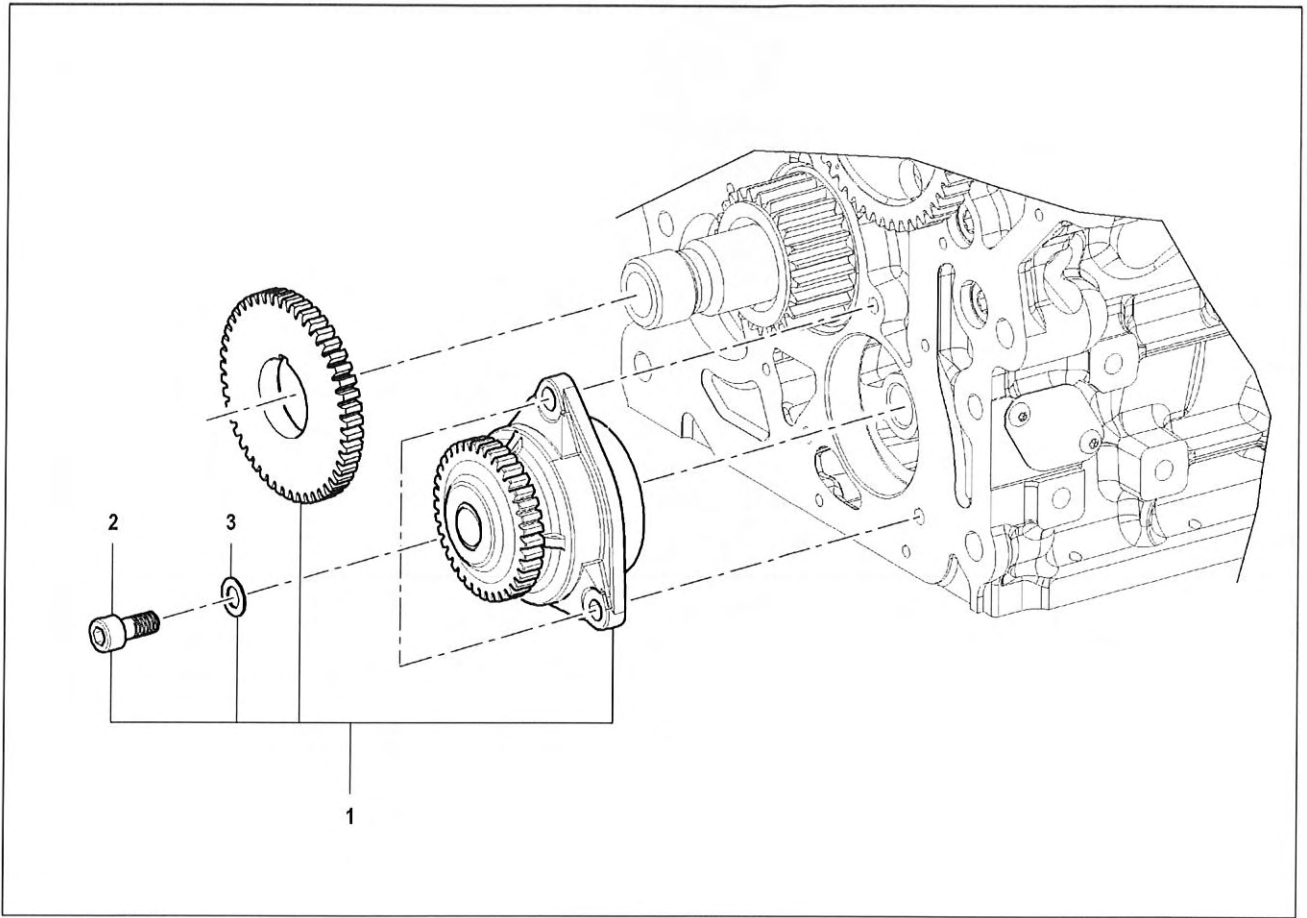

Description: OIL PUMP

Last variation: 30/04/10
14.50.39

Elenco Articoli

Pos	Description	Part Number	Qty	Pos	Description	Part Number	Qty
001	KIT OIL PUMP AND GEAR	15212073F	1				
002	WASHER	46241378F	3				
003	CAPSCREW	41760231A	3