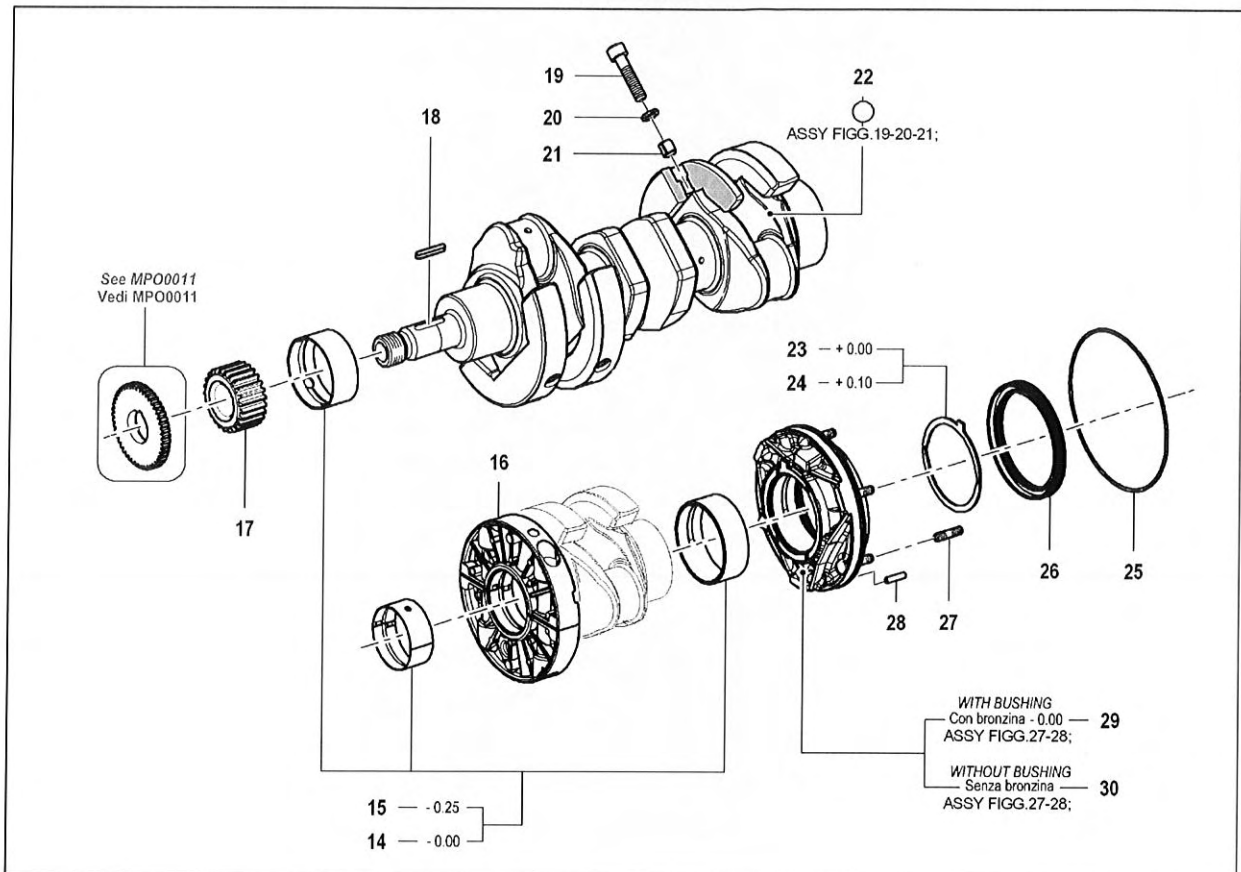

Description: CRANKCASE	Last variation: 06/06/11 11.26.58
------------------------	--------------------------------------

Elenco Articoli

Pos	Description	Part Number	Qty	Pos	Description	Part Number	Qty
001	CYLINDER BLOCK PLUGS KIT	13002564F	1	031	CONNECTING ROD SCREW	21762142F	6
002	OIL JET VALVE KIT	11382023F	1	032	CON-ROD BEARING ASSY	10302053F	3
003	O-RING	46320248F	3	033	CON-ROD BEARING ASSY -0,25	10302054F	3
004	ADAPTOR	21782112F	1	034	BUSH GUDGEON PIN	21712079F	3
005	BANJO ADAPTOR BOLT	21320039A	1	035	RING	41560130A	6
006	PIPE UNION	21320038A	1	036	O RING SET	12032303F	3
007	GASKET	42020014A	3	037	CYLINDER LINER	20242038G	3
008	CAMSHAFT BUSHING KIT	10302045F	1	038	CYLINDER WITH PISTON ASSY	10242042F	3
009	CAMSHAFT BUSHING KIT	10302046F	1	039	PISTON RING SET	10272013F	3
010	SCREW	41761754F	2	040	PISTON ASSY	10252093F	3
011	OIL VALVE COVER	20132428F	1	049	CONN.ROD KIT FOR 3 CYL.	10292059F	1
012	GASKET	22032310F	1				
013	OIL PRESSURE VALVE	11382021G	1				
014	CRANKSHAFT BUSHING KIT	10302039F	1				
015	CRANKSHAFT BUSHING KIT	10302040F	1				
016	SHAFT BRACKET	10522032G	2				
017	DRIVE CRANKSH.TIMING GEAR	20662157F	1				
018	KEY CRANKSHAFT A5X5X32 UNI6604	41830042F	1				
019	CAPSCREW	41760405A	8				
020	WASHER	46241460F	8				
021	TAPER PIN	21842001A	8				
022	CRANKSHAFT ASSY	10172069F	1				
023	CRANKSHAFT THRUST WASHER	21652015F	1				
024	THRUST WASHER-CRANKSHAFT+0,10	21652016F	1				
025	O-RING	46320530A	1				
026	OIL SEAL REAR 100X120X12	46340869F	1				
027	STUD	41752007F	6				
028	ELASTIC PIN 6X24 DIN7343	46290208F	1				
029	SHAFT BRACKET ASSY	10522033G	1				
030	SHAFT BRACKET	10522034G	1				