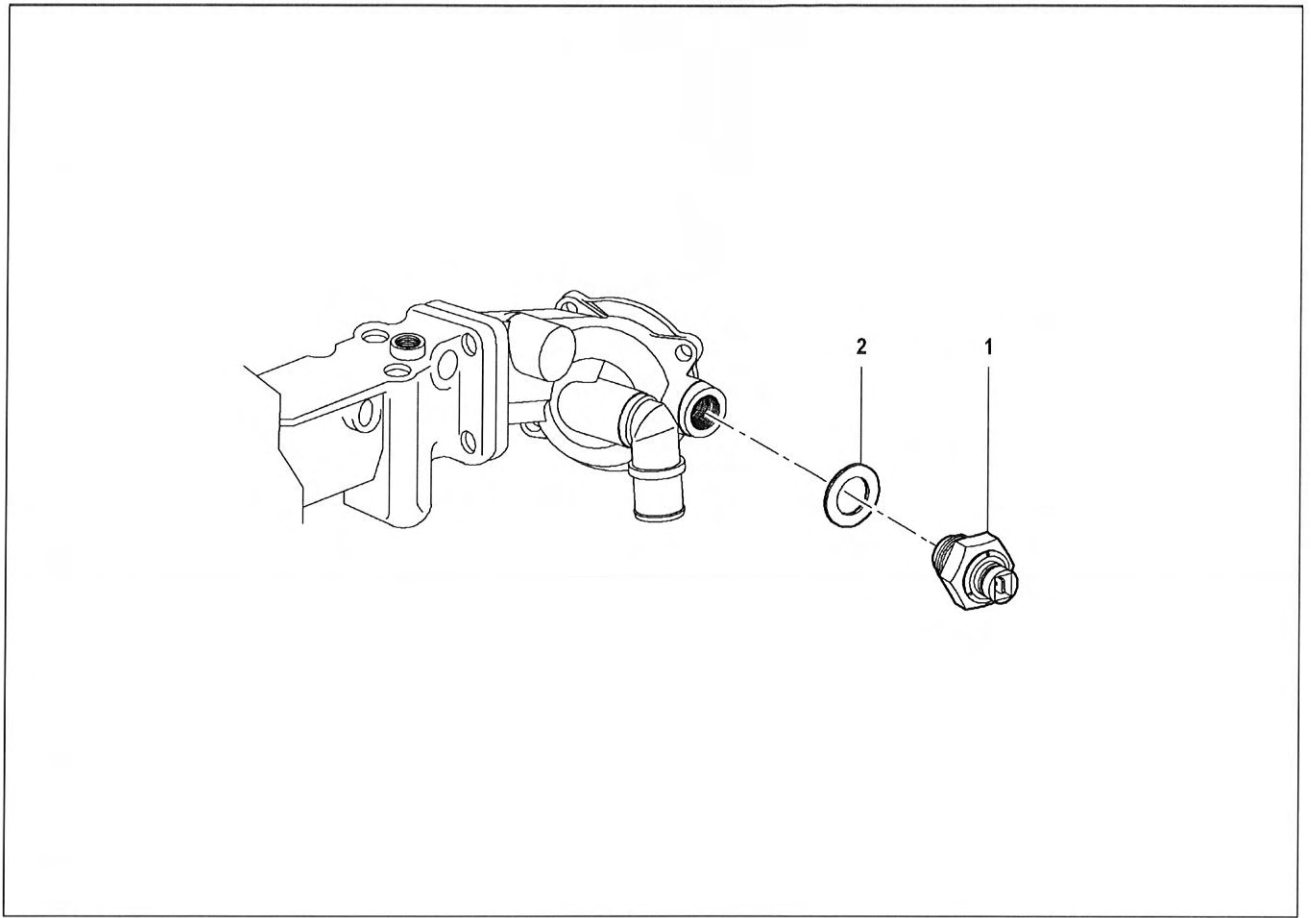

Elenco Articoli

Pos	Description	Part Number	Qty	Pos	Description	Part Number	Qty
003	PULLEY	20602187F	1				
004	SCREW	41901303F	3				

Description: UNION AND TRASMITTER	Last variation: 30/06/09 14.59.38
-----------------------------------	--------------------------------------