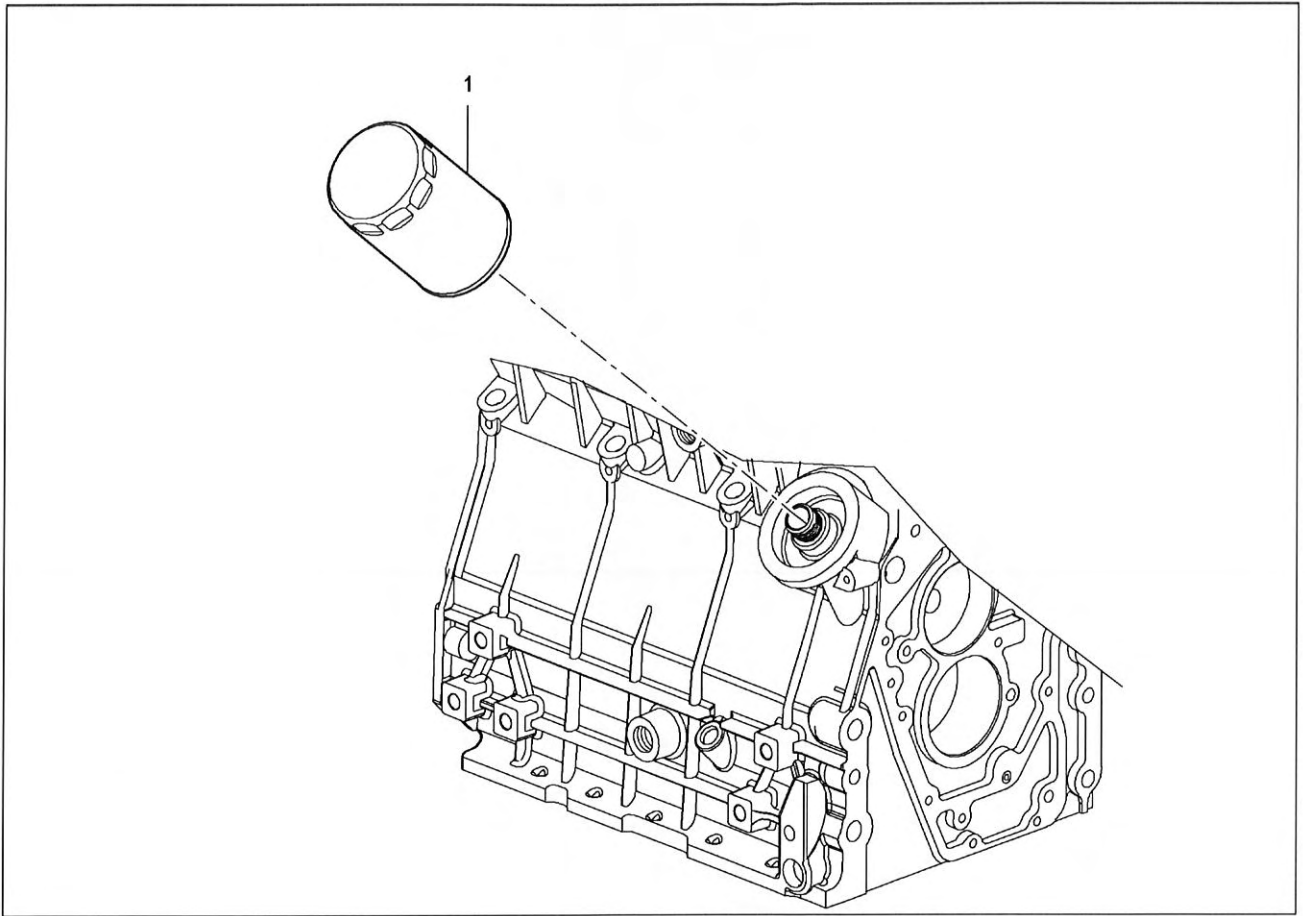

Description: OIL FILTER

Last variation: 30/06/11
15.53.20

Elenco Articoli

Pos	Description	Part Number	Qty	Pos	Description	Part Number	Qty
001	CARTRIDGE	41152006F	1